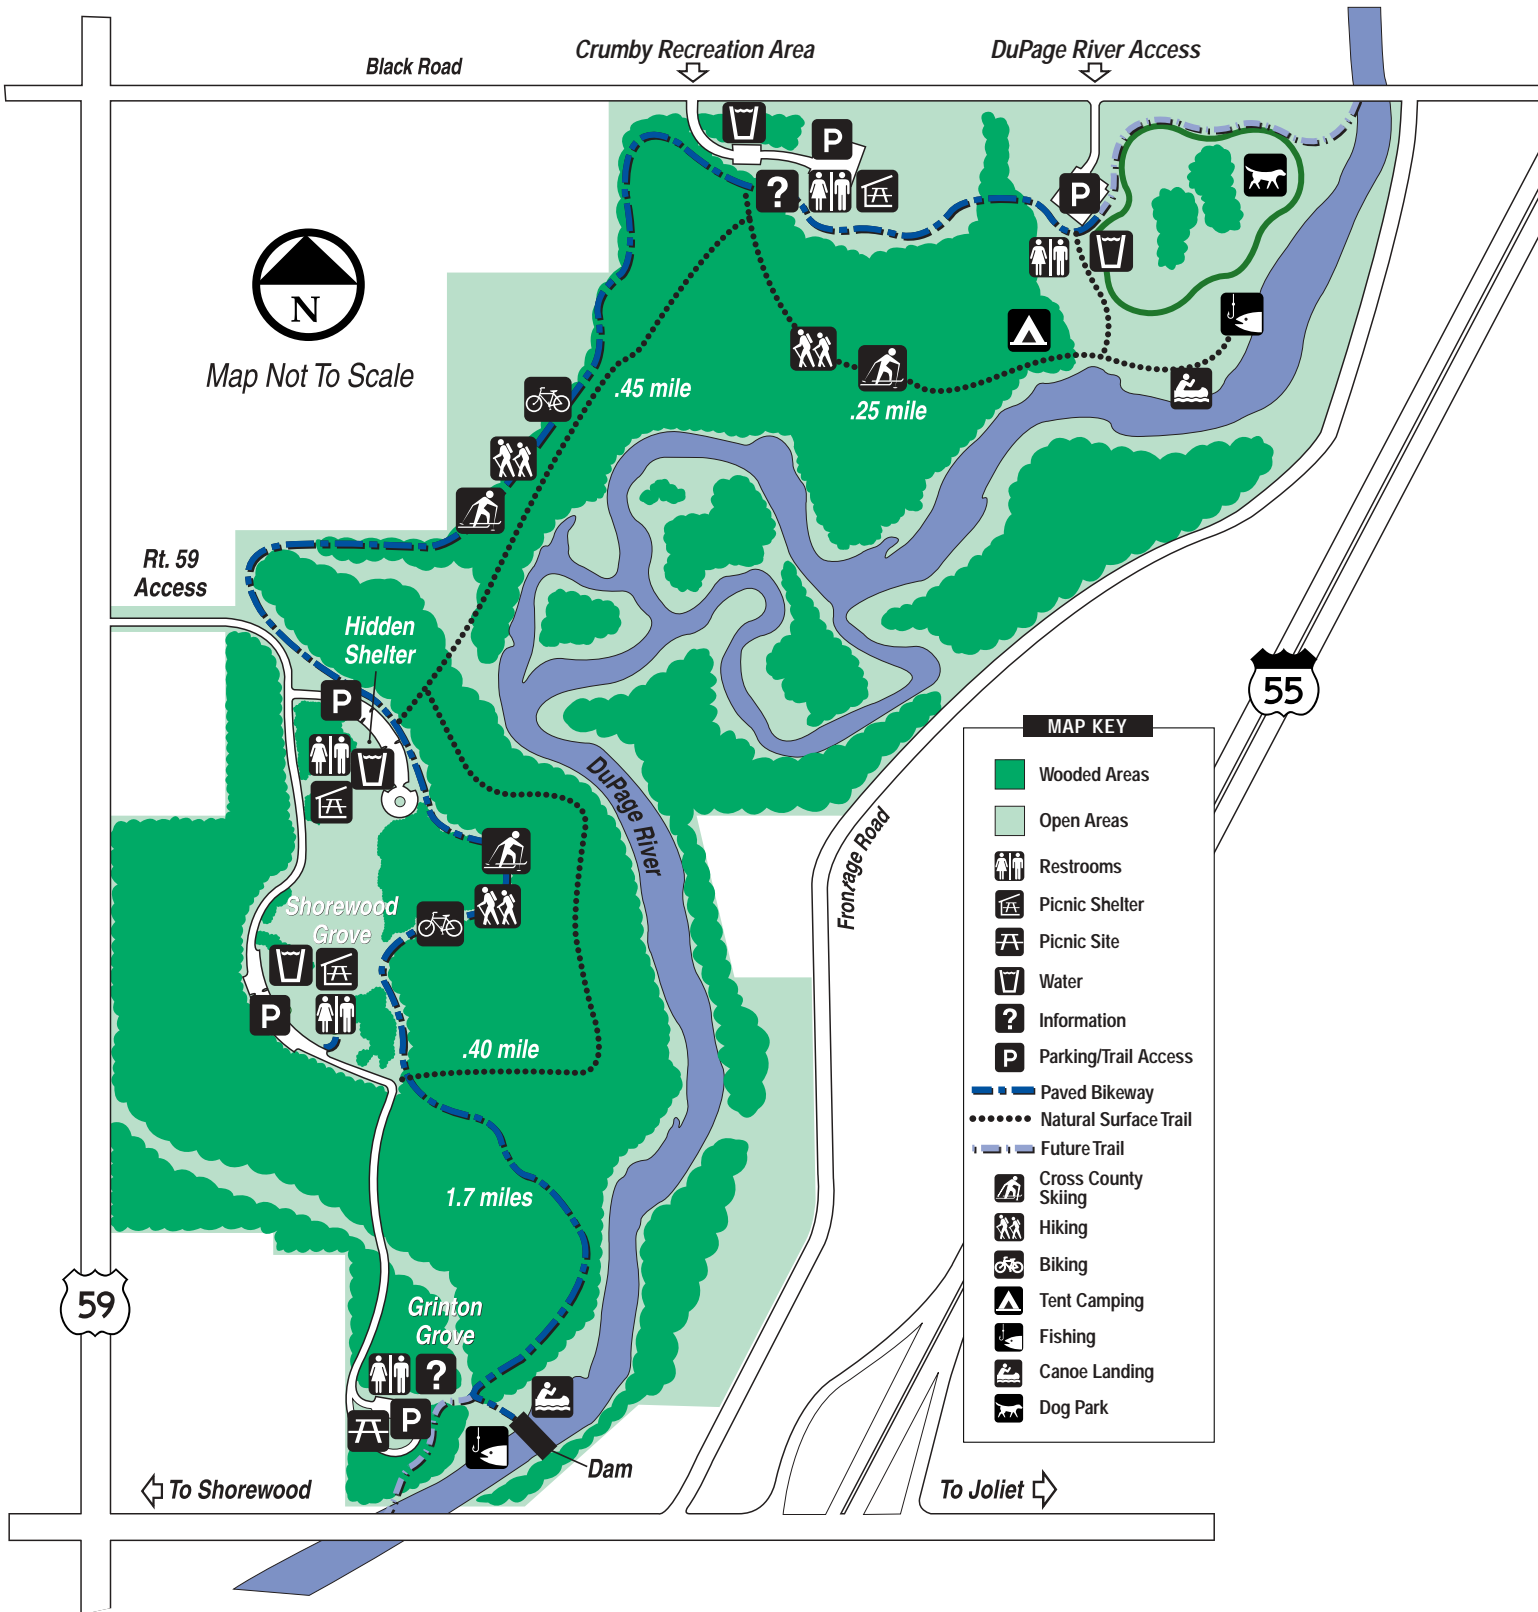

Hammel Woods

Forest Preserve District of Will County

Directions to preserve:

Hammel Woods - Route 59 Access is located on Route 59, north of Route 52 (Jefferson Street), in Shorewood.

Hammel Woods - Crumby Recreation Area and DuPage River Access are located on Black Road, east of Route 59 in Shorewood.