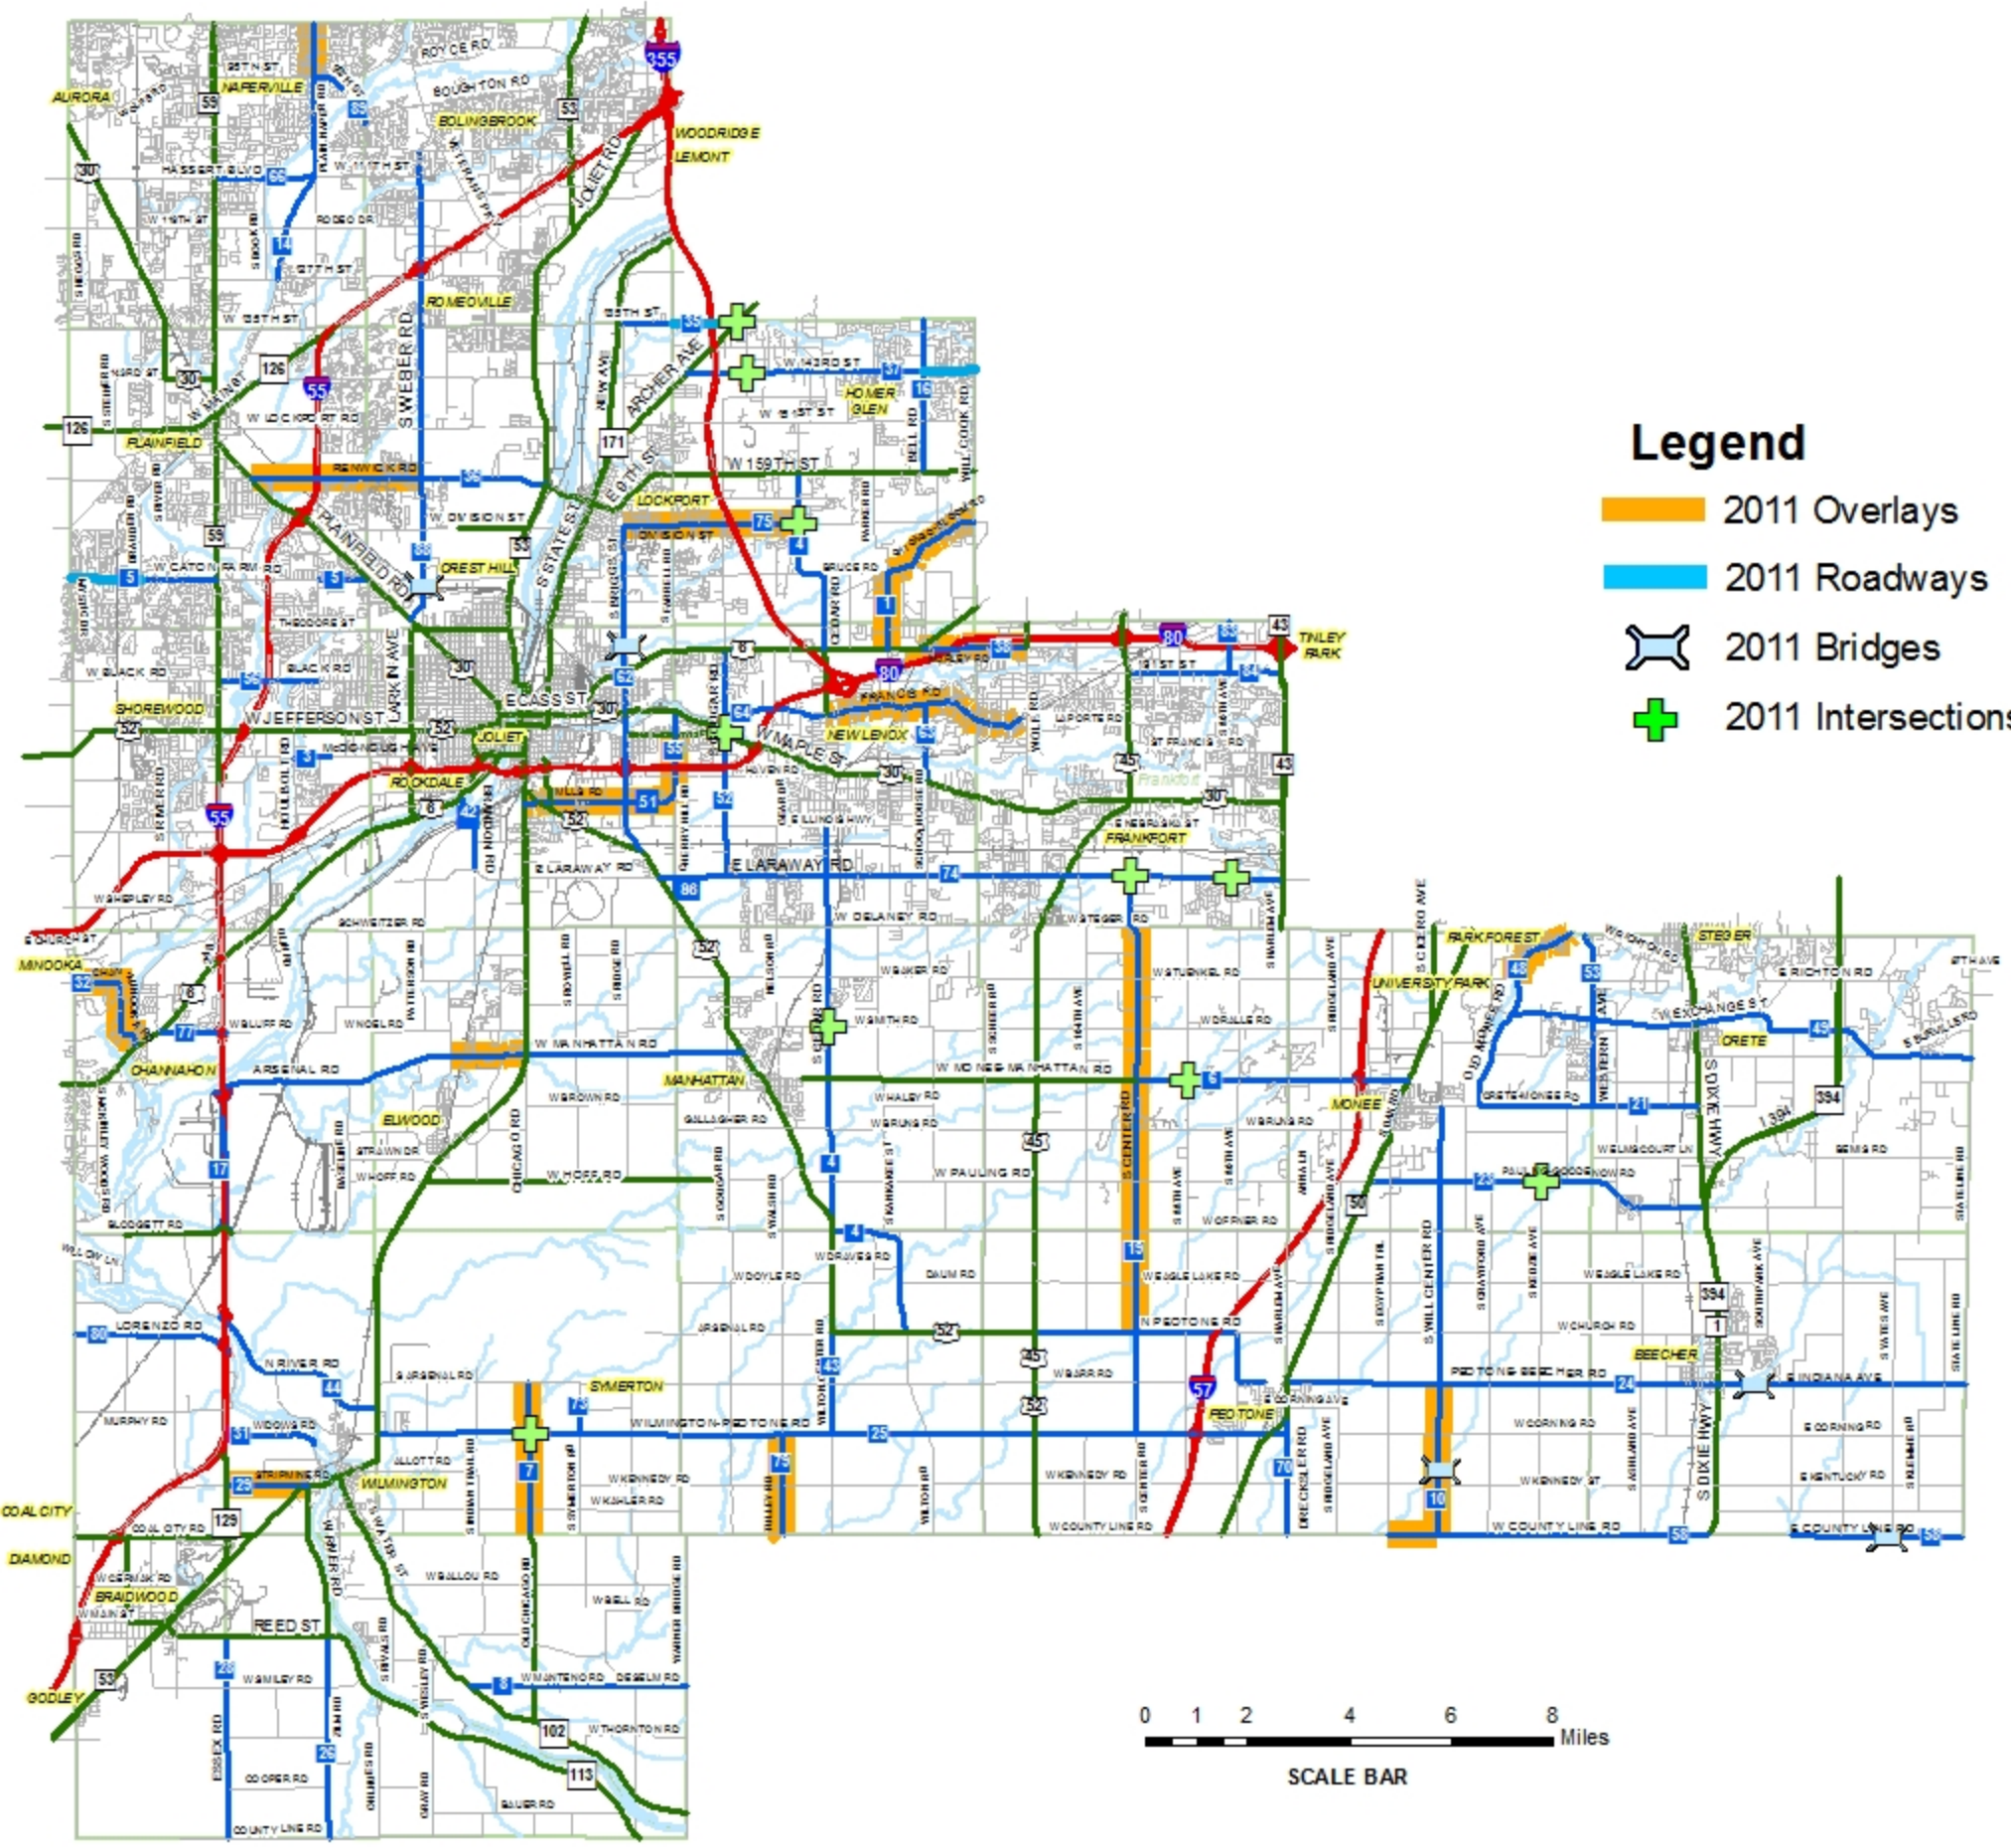

Will County Department of Highways General Highway Map

1. ### Legend
2. 2011 Overlays
   - 2011 Roadways
   - 2011 Bridges
   - 2011 Intersections

1. ### Highway Symbols
2. County
   - Interstate
   - Federal
   - State

1. ### Legend
2. Will County Highways
   - Expressways / Tollways
   - State Roads
   - Local Roads
   - Railroads
   - Streams / Rivers
   - Will County Townships
   - City or Village